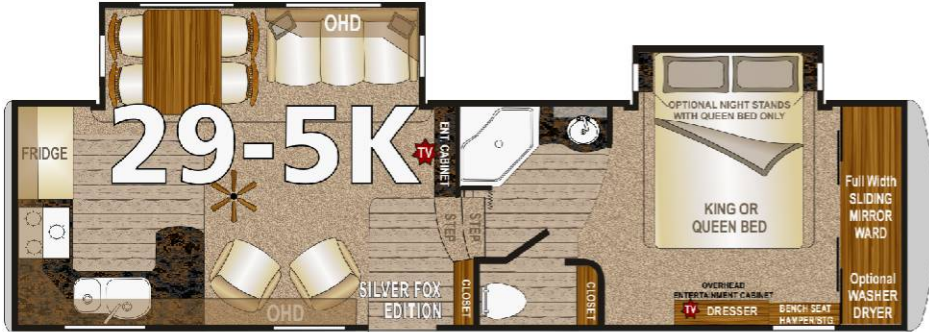

### Specifications

29-5K	Model Number
9448	Dry Axle Weight (approx. Lbs.)
2921	Dry Hitch Weight (approx. Lbs.)
3731	Net Carrying Capacity
12369	Gross Dry Weight-lbs (approx. Lbs.)
16100	Gross Vehicle Weight Rating (GVWR)-Lbs.
35'10"	Exterior Length (approx. w/hitch)
13'4"	Exterior Height (approx. incl. AC unit)
8'6"	Exterior Width (approx. w/o awning)
LT235	Tire Size
85R16	
G	Load Range
82	Fresh Water w/ Water Heater (approx. gal.)
67/35	Gray Water Tank (approx. gal.)
65	Black Water Tank (approx. gal.)
20	LPG Capacity (approx. gal.)
YES	CSA - Canadian Dealers Only
35	Auto Ignition Furnace (1,000 BTU's)

### Other Available Options

29" Surround-Soundbar  
Slide Tray in Pass Thru  
Dinette Slide Topper  
Bedroom Slide Topper  
Alumaguard Main Awning  
CSA (Canadian Dealers Only)  
32" 110V LED Smart TV Bedroom  
15K Low Pro Air Conditioner w/Ducting  
15K Air Conditioner w/ Ducting  
2nd A/C (Low Pro 13.5K) - Replaces Bdrn Fan Vent  
Slow Rise Night Shades  
Holding Tank Heat Pads (All Tanks)  
Powered Sliding Stab Jacks,Rear  
Fireplace  
King Bed  
5.5 Onan Gold LP Generator  
100 Watt Solar Panel  
170 Watt Solar Panel  
Washer/Dryer Combo  
Winegard Carryout G2+ Sat Dish (DISH/DIRECT)  
(HD Sat-Call For Options)  
Cross-Stitch Sofa 68"  
Aussie Grill w/Stand  
Rear View Camera  
12 Cu Ft Fridge and Panels