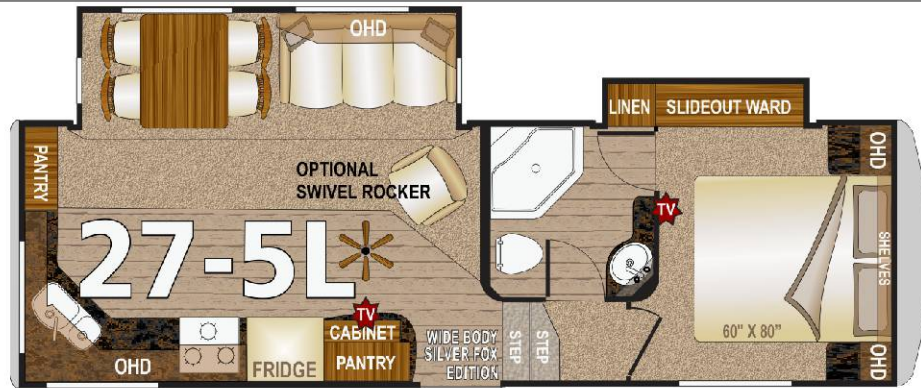

ARCTIC FOX

GRANDE RONDE

27-5L

www.northwoodmfg.com

Specifications

- 27-5L Model Number
- 8387 Dry Axle Weight (approx. Lbs.)
- 2068 Dry Hitch Weight (approx. Lbs.)
- 2945 Net Carrying Capacity
- 10455 Gross Dry Weight-lbs (approx. Lbs.)
- 13400 Gross Vehicle Weight Rating (GVWR)-Lbs.
- 29'9" Exterior Length (approx. w/hitch)
- 13'3" Exterior Height (approx. incl. AC unit)
- 8'6" Exterior Width (approx. w/o awning)
- ST235 Tire Size
- 80R16
- E Load Range
- 88 Fresh Water w/ Water Heater (approx. gal.)
- 67/35 Gray Water Tank (approx. gal.)
- 65 Black Water Tank (approx. gal.)
- 20 LPG Capacity (approx. gal.)
- YES CSA - Canadian Dealers Only
- 35 Auto Ignition Furnace (1,000 BTU's)