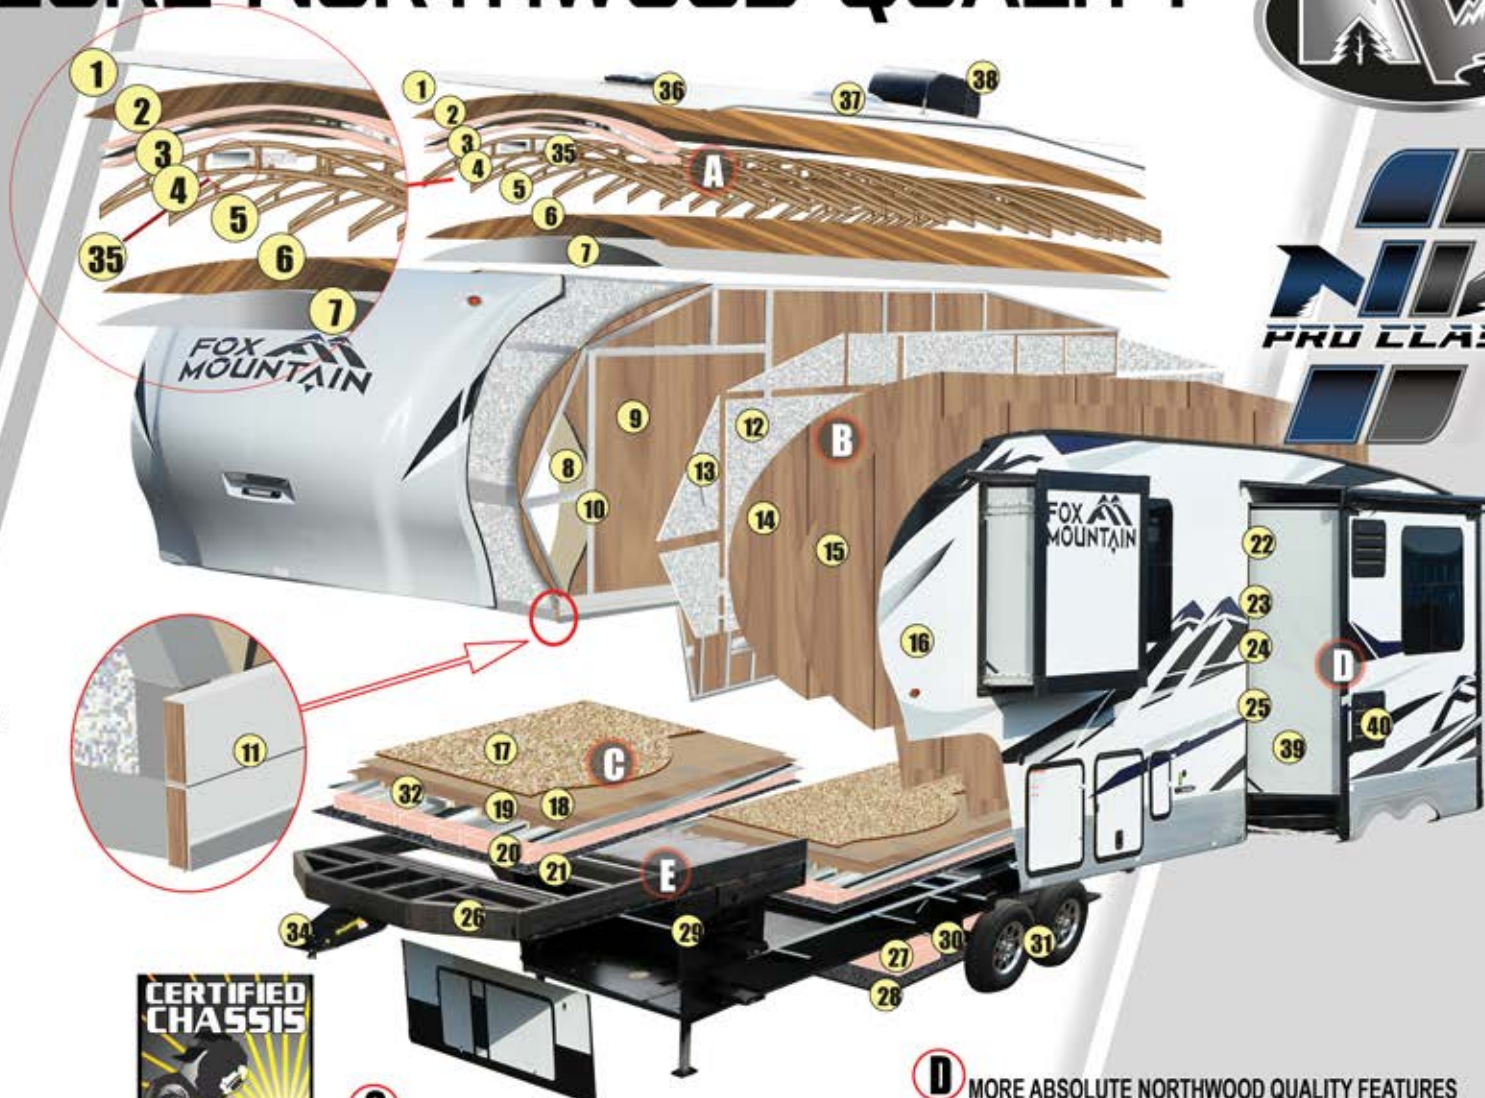

INSULATION

A True 4 Season Coach

A NORTHWOOD ROOF TRUSS SYSTEM

1. 1 Heavy Gauge One Piece Roof Membrane
2. 2 3/8" Plywood Sheathing (Bonded to Trusses)
3. 3 R-15 Reflective 'Arctic' Foil Insulation
4. 4 R-18 Dual Layer Fiberglass Insulation
5. 5 Bow Style Roof Trusses (Bonded to Ceiling)
6. 6 Interior Lamination Grade Luan Plywood
7. 7 Ozite Ceiling Carpet Finish (Silver Fox only)

B HIGH DENSITY ONE PIECE LAMINATED WALLS

1. 9 Designer Interior Decor Finish Paneling
2. 10 Heavy Gauge Fully Welded Aluminum Superstructure
3. 11 Solid Wood Fill - Full Thread Depth Anchor Blocking
4. 12 Virgin 2 lb Rigid Dense Block Foam Insulation
5. 13 Steel Inlaid Bonderizer Anchor Strips
6. 14 Lamination Grade Luan Plywood Exterior Wall Layer
7. 15 Second Luan Layer
8. 16 Corona Treated High Durability Fiberglass Outer Layer