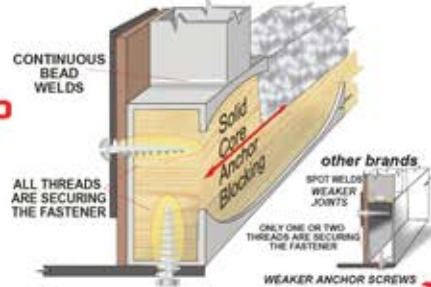

ROOF

✓ Full Walk On, Bonded Roof Truss System

CABINETS

✓ Wall & Ceiling Mounted, Face Frame Construction

INSULATION

✓ A True 4 Season Coach

Our Commitment to
QUALITY
STRENGTH
DURABILITY

When you purchase a Fox Mountain, you are investing in the best quality materials, construction and craftsmanship. That is why the resale value in a Fox Mountain remains higher, and your investment retains its value longer. If you ever decide to trade in your Fox Mountain you will get top dollar. That is why you don't see many used Fox Mountain Fifth Wheels on the market, folks buy them up as quickly as they become available because Fox Mountain Fifth Wheels have a reputation for durability and longevity.

SOLID CORE ANCHOR BLOCKING UTILIZING EVERY THREAD

At all critical anchor points, we include solid fill anchor blocking so all the threads of the fasteners anchor securely and completely.

RESIDENTIAL QUALITY CUSTOM BUILT CABINERY