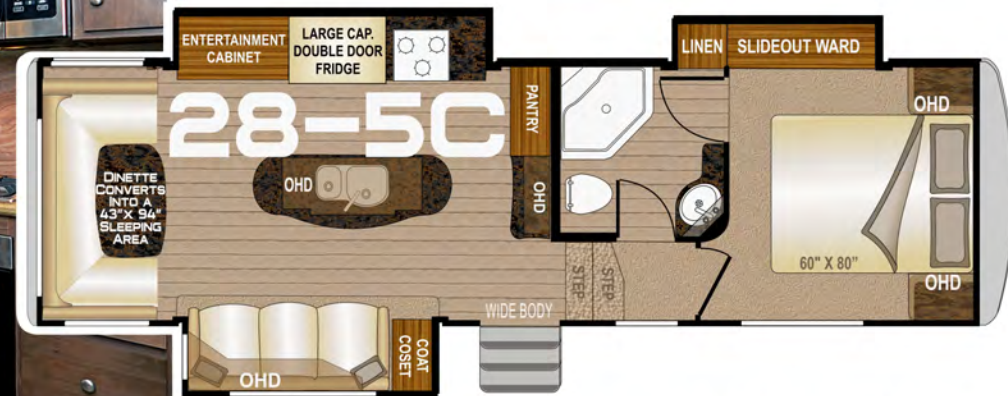

28-5C SOLITAIRE AZUL

ARCTIC FOX GRANDE