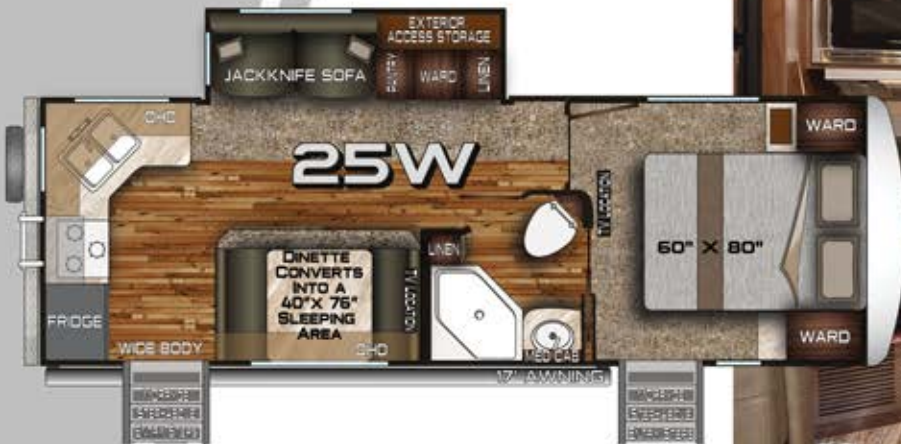

NORTH FORK

25W DESERT PALMS