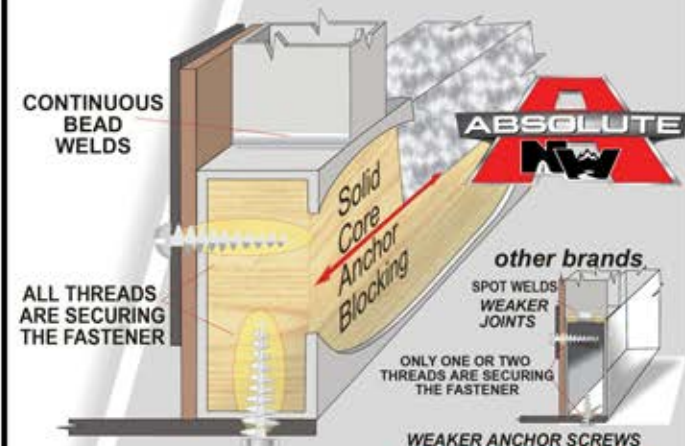

Now that's an **ABSOLUTE** Quality Superstructure!