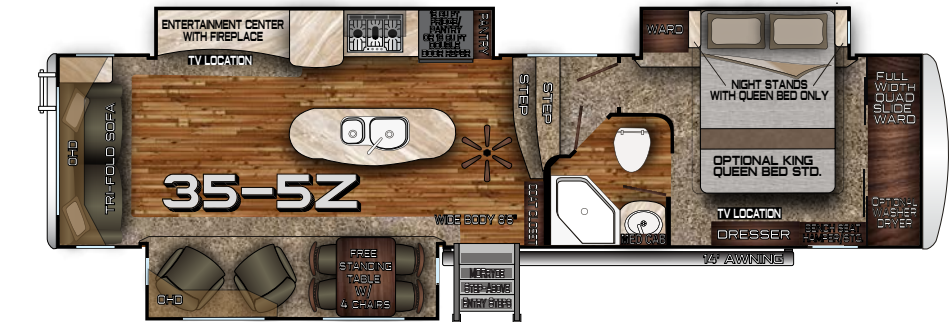

ARCTIC FOX

GRANDE RONDE

35-5Z

www.northwoodmfg.com

Specifications

- 35-5Z Model Number
- 11599 Dry Axle Weight (approx. Lbs.)
- 2795 Dry Hitch Weight (approx. Lbs.)
- 1706 Net Carrying Capacity
- 14394 Gross Dry Weight-lbs (approx. Lbs.)
- 16100 Gross Vehicle Weight Rating (GVWR)-Lbs.
- 39'8" Exterior Length (approx. w/hitch)
- 13'5" Exterior Height (approx. incl. AC unit)
- 8'6" Exterior Width (approx. w/o awning)
- LT235 Tire Size
- 85R16
- G Load Range
- 88 Fresh Water w/ Water Heater (approx. gal.)
- 67 Gray Water Tank (approx. gal.)
- 65 Black Water Tank (approx. gal.)
- 20 LPG Capacity (approx. gal.)
- YES CSA - Canadian Dealers Only
- 35 Auto Ignition Furnace (1,000 BTU's)