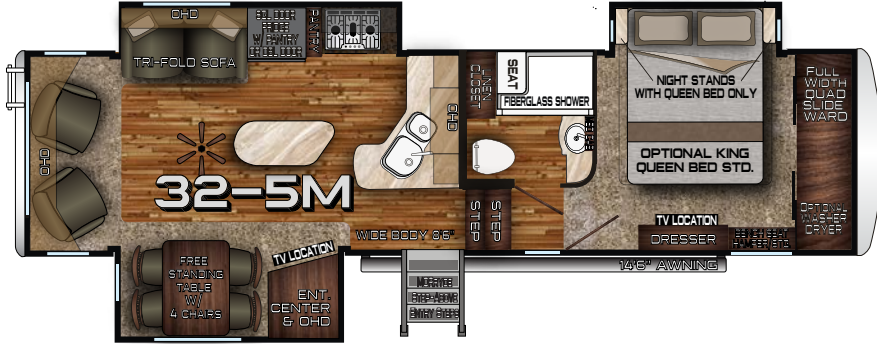

Specifications

- 32-5M Model Number
- 10563 Dry Axle Weight (approx. Lbs.)
- 2928 Dry Hitch Weight (approx. Lbs.)
- 2809 Net Carrying Capacity
- 13491 Gross Dry Weight-lbs (approx. Lbs.)
- 16300 Gross Vehicle Weight Rating (GVWR)-Lbs.
- 36'10" Exterior Length (approx. w/hitch)
- 13'5" Exterior Height (approx. incl. AC unit)
- 8'6" Exterior Width (approx. w/o awning)
- LT235 Tire Size
- 85R16
- G Load Range
- 88 Fresh Water w/ Water Heater (approx. gal.)
- 67 Gray Water Tank (approx. gal.)
- 65 Black Water Tank (approx. gal.)
- 20 LPG Capacity (approx. gal.)
- YES CSA - Canadian Dealers Only
- 35 Auto Ignition Furnace (1,000 BTU's)