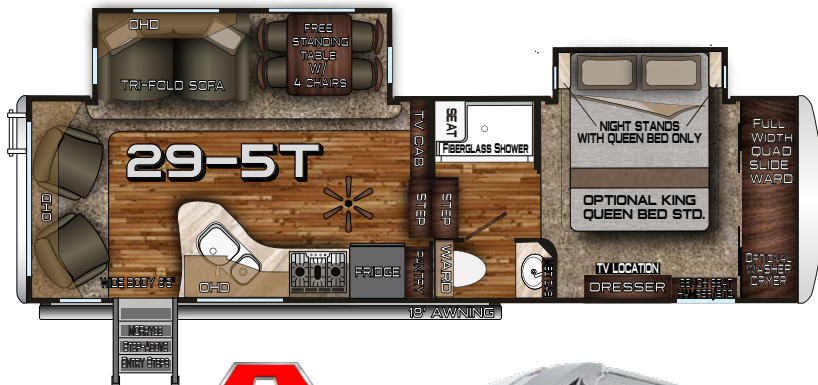

Specifications

- 29-5T Model Number
- 10140 Dry Axle Weight (approx. Lbs.)
- 2490 Dry Hitch Weight (approx. Lbs.)
- 3170 Net Carrying Capacity
- 12630 Gross Dry Weight-lbs (approx. Lbs.)
- 15800 Gross Vehicle Weight Rating (GVWR)-Lbs.
- 34'7" Exterior Length (approx. w/hitch)
- 13'4" Exterior Height (approx. incl. AC unit)
- 8'6" Exterior Width (approx. w/o awning)
- ST235 Tire Size
- 85R16
- G Load Range
- 88 Fresh Water w/ Water Heater (approx. gal.)
- 67 Gray Water Tank (approx. gal.)
- 65 Black Water Tank (approx. gal.)
- 20 LPG Capacity (approx. gal.)
- YES CSA - Canadian Dealers Only
- 35 Auto Ignition Furnace (1,000 BTU's)