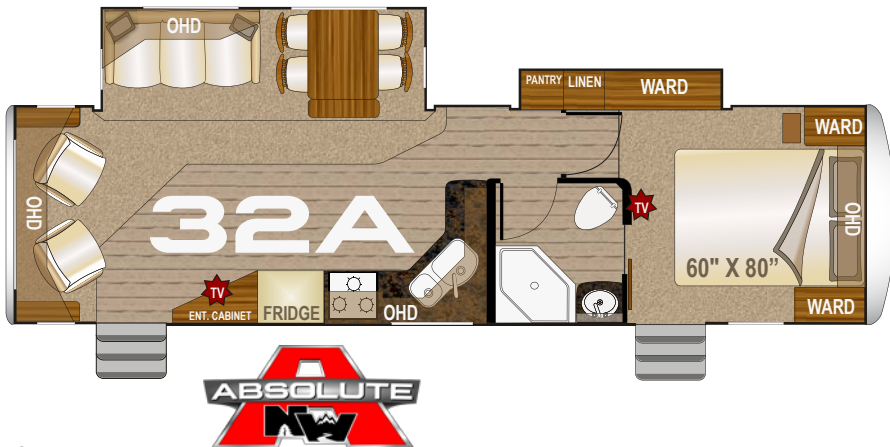

# ARCTIC FOX 32A

## Specifications

- |        |  |
|--------|--|
| 32A    | Model Number                               |
| 7864   | Dry Axle Weight (approx. Lbs.)             |
| 1030   | Dry Hitch Weight (approx. Lbs.)            |
| 2106   | Net Carrying Capacity                      |
| 8894   | Gross Dry Weight-lbs (approx. Lbs.)        |
| 11000  | Gross Vehicle Weight Rating (GVWR)-Lbs.    |
| 34'4"  | Exterior Length (approx. w/hitch)          |
| 11'11" | Exterior Height (approx. incl. AC unit)    |
| 8'0"   | Exterior Width (approx. w/o awning)        |
| ST235  | Tire Size                                  |
| 80R16  |  |
| E      | Load Range                                 |
| 67     | Fresh Water w/ Water Heater (approx. gal.) |
| 55     | Gray Water Tank (approx. gal.)             |
| 42     | Black Water Tank (approx. gal.)            |
| 14     | LPG Capacity (approx. gal.)                |
| YES    | CSA - Canadian Dealers Only                |
| 30     | Auto Ignition Furnace (1,000 BTU's)        |