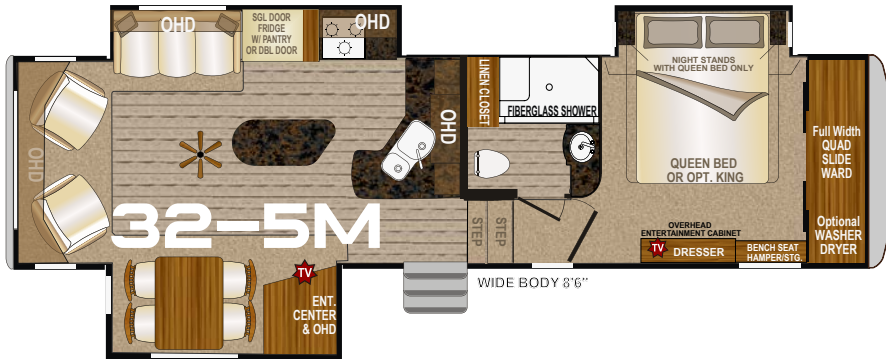

Specifications

- 32-5M Model Number
- 10563 Dry Axle Weight (approx. Lbs.)
- 2928 Dry Hitch Weight (approx. Lbs.)
- 2809 Net Carrying Capacity
- 13491 Gross Dry Weight-lbs (approx. Lbs.)
- 16300 Gross Vehicle Weight Rating (GVWR)-Lbs.
- 36'10" Exterior Length (approx. w/hitch)
- 13'5" Exterior Height (approx. incl. AC unit)
- 8'6" Exterior Width (approx. w/o awning)
- LT235 Tire Size
- 85R16
- G Load Range
- 88 Fresh Water w/ Water Heater (approx. gal.)
- 67 Gray Water Tank (approx. gal.)
- 65 Black Water Tank (approx. gal.)
- 20 LPG Capacity (approx. gal.)
- YES CSA - Canadian Dealers Only
- 35 Auto Ignition Furnace (1,000 BTU's)