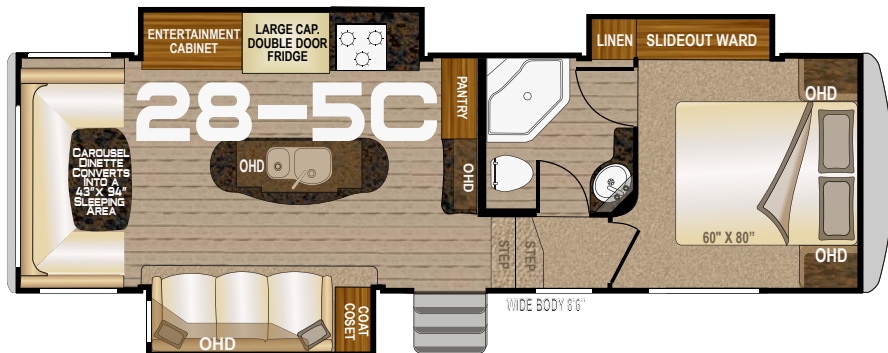

### Specifications

28-5C	Model Number
9725	Dry Axle Weight (approx. Lbs.)
2364	Dry Hitch Weight (approx. Lbs.)
3611	Net Carrying Capacity
12089	Gross Dry Weight-lbs (approx. Lbs.)
15700	Gross Vehicle Weight Rating (GVWR)-Lbs.
32'2"	Exterior Length (approx. w/hitch)
13'4"	Exterior Height (approx. incl. AC unit)
8'6"	Exterior Width (approx. w/o awning)
LT235	Tire Size
85R16	
G	Load Range
80	Fresh Water w/ Water Heater (approx. gal.)
54	Gray Water Tank (approx. gal.)
42	Black Water Tank (approx. gal.)
20	LPG Capacity (approx. gal.)
YES	CSA - Canadian Dealers Only
35	Auto Ignition Furnace (1,000 BTU's)