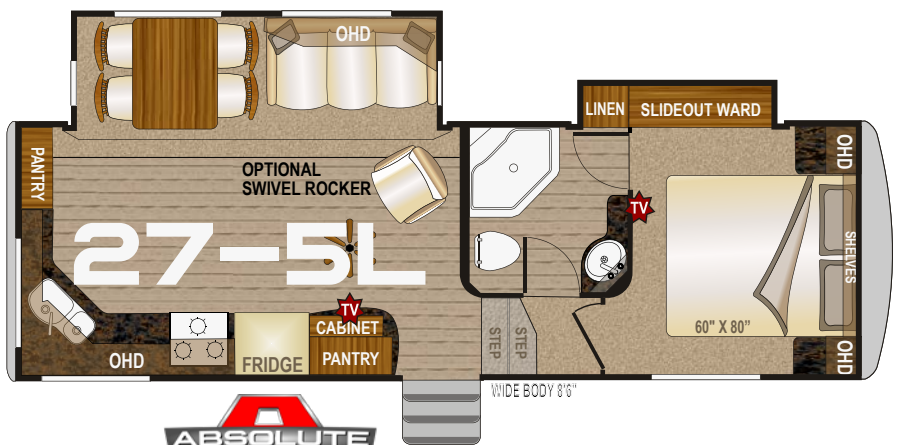

Specifications

- 27-5L Model Number
- 8689 Dry Axle Weight (approx. Lbs.)
- 2246 Dry Hitch Weight (approx. Lbs.)
- 2665 Net Carrying Capacity
- 10935 Gross Dry Weight-lbs (approx. Lbs.)
- 13600 Gross Vehicle Weight Rating (GVWR)-Lbs.
- 29'9" Exterior Length (approx. w/hitch)
- 13'5" Exterior Height (approx. incl. AC unit)
- 8'6" Exterior Width (approx. w/o awning)
- ST235 Tire Size
- 80R16
- E Load Range
- 88 Fresh Water w/ Water Heater (approx. gal.)
- 67/35 Gray Water Tank (approx. gal.)
- 65 Black Water Tank (approx. gal.)
- 20 LPG Capacity (approx. gal.)
- YES CSA - Canadian Dealers Only
- 35 Auto Ignition Furnace (1,000 BTU's)