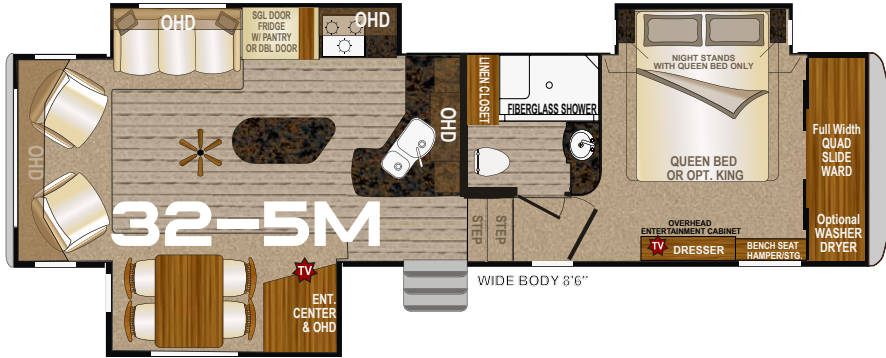

Specifications

- 32-5M Model Number
- 10563 Dry Axle Weight (approx. Lbs.)
- 2928 Dry Hitch Weight (approx. Lbs.)
- 2809 Net Carrying Capacity
- 13491 Gross Dry Weight-lbs (approx. Lbs.)
- 16300 Gross Vehicle Weight Rating (GVWR)-Lbs.
- 36'10" Exterior Length (approx. w/hitch)
- 13'5" Exterior Height (approx. incl. AC unit)
- 8'6" Exterior Width (approx. w/o awning)
- LT235 Tire Size
- 85R16
- G Load Range
- 88 Fresh Water w/ Water Heater (approx. gal.)
- 67 Gray Water Tank (approx. gal.)
- 65 Black Water Tank (approx. gal.)
- 20 LPG Capacity (approx. gal.)
- YES CSA - Canadian Dealers Only
- 35 Auto Ignition Furnace (1,000 BTU's)