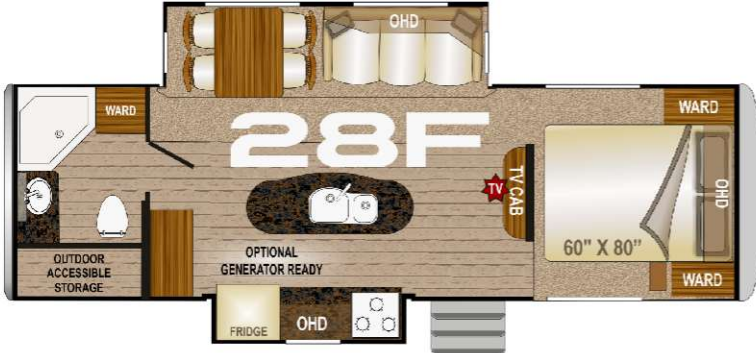

## Specifications

28F	Model Number
7533	Dry Axle Weight (approx. Lbs.)
769	Dry Hitch Weight (approx. Lbs.)
2698	Net Carrying Capacity
8302	Gross Dry Weight-lbs (approx. Lbs.)
11000	Gross Vehicle Weight Rating (GVWR)-Lbs.
30'0"	Exterior Length (approx. w/hitch)
11'11"	Exterior Height (approx. incl. AC unit)
8'0"	Exterior Width (approx. w/o awning)
ST235	Tire Size
80R16	
E	Load Range
58	Fresh Water w/ Water Heater (approx. gal.)
40	Gray Water Tank (approx. gal.)
35	Black Water Tank (approx. gal.)
14	LPG Capacity (approx. gal.)
YES	CSA - Canadian Dealers Only
30	Auto Ignition Furnace (1,000 BTU's)