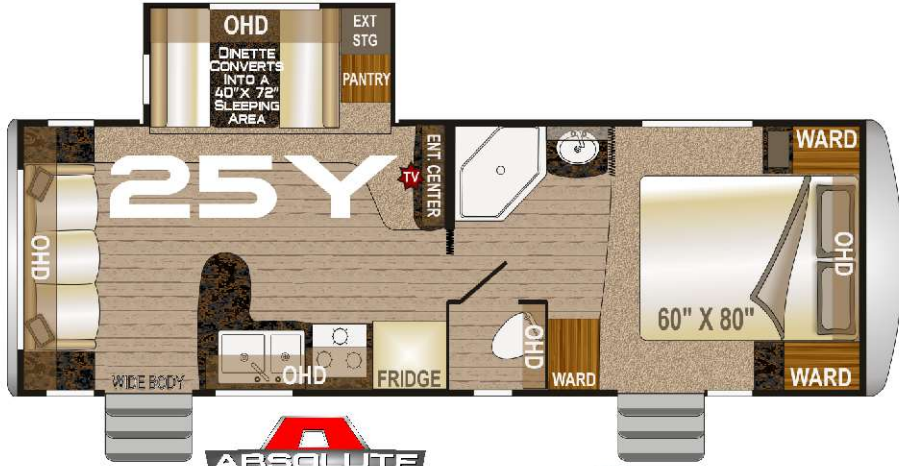

Specifications

25Y	Model Number
6640	Dry Axle Weight (approx. Lbs.)
802	Dry Hitch Weight (approx. Lbs.)
3258	Net Carrying Capacity
7442	Gross Dry Weight-lbs (approx. Lbs.)
10700	Gross Vehicle Weight Rating (GVWR)-Lbs.
30'0"	Exterior Length (approx. w/hitch)
11'7"	Exterior Height (approx. incl. AC unit)
8'6"	Exterior Width (approx. w/o awning)
ST225	Tire Size
75R15	
E	Load Range
57	Fresh Water w/ Water Heater (approx. gal.)
47	Gray Water Tank (approx. gal.)
35	Black Water Tank (approx. gal.)
14	LPG Capacity (approx. gal.)
YES	CSA - Canadian Dealers Only
30	Auto Ignition Furnace (1,000 BTU's)