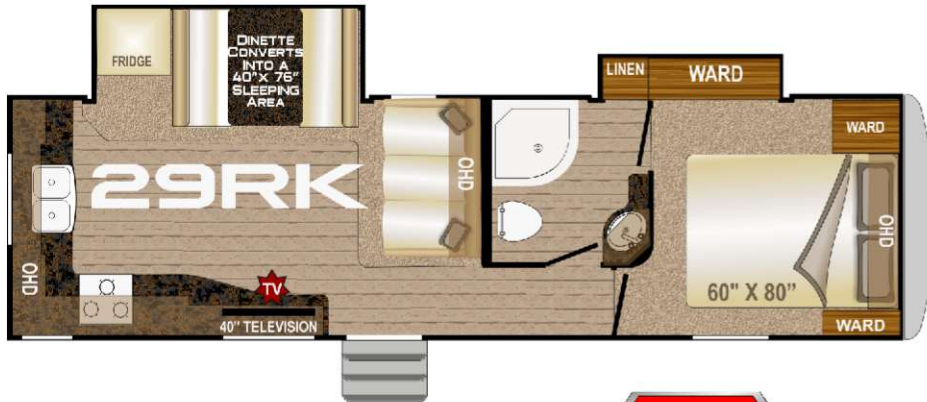

## Specifications

<b>29RK</b>	<b>Model Number</b>
<b>7705</b>	<b>Dry Axle Weight (approx. Lbs.)</b>
<b>805</b>	<b>Dry Hitch Weight (approx. Lbs.)</b>
<b>1890</b>	<b>Net Carrying Capacity</b>
<b>8510</b>	<b>Gross Dry Weight-lbs (approx. Lbs.)</b>
<b>10400</b>	<b>Gross Vehicle Weight Rating (GVWR)-Lbs.</b>
<b>32'3"</b>	<b>Exterior Length (approx. w/hitch)</b>
<b>11'11"</b>	<b>Exterior Height (approx. incl. AC unit)</b>
<b>8'0"</b>	<b>Exterior Width (approx. w/o awning)</b>
<b>ST235</b>	<b>Tire Size</b>
<b>80R16</b>	
<b>E</b>	<b>Load Range</b>
<b>58</b>	<b>Fresh Water w/ Water Heater (approx. gal.)</b>
<b>75</b>	<b>Gray Water Tank (approx. gal.)</b>
<b>42</b>	<b>Black Water Tank (approx. gal.)</b>
<b>14</b>	<b>LPG Capacity (approx. gal.)</b>
<b>YES</b>	<b>CSA - Canadian Dealers Only</b>
<b>30</b>	<b>Auto Ignition Furnace (1,000 BTU's)</b>