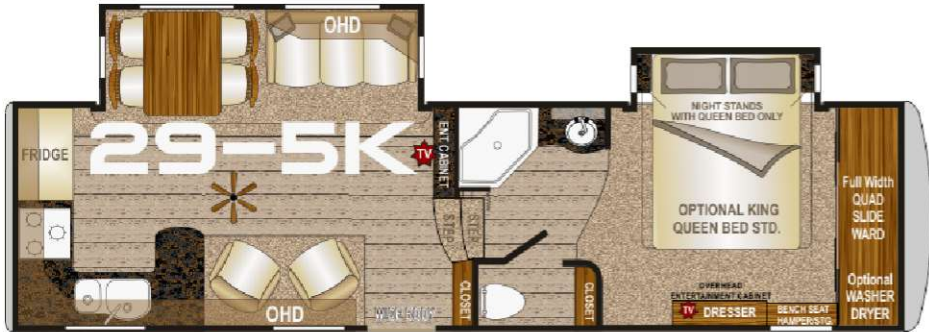

## Specifications

29-5K	Model Number
10059	Dry Axle Weight (approx. Lbs.)
2895	Dry Hitch Weight (approx. Lbs.)
3346	Net Carrying Capacity
12954	Gross Dry Weight-lbs (approx. Lbs.)
16300	Gross Vehicle Weight Rating (GVWR)-Lbs.
35'10"	Exterior Length (approx. w/hitch)
13'6"	Exterior Height (approx. incl. AC unit)
8'6"	Exterior Width (approx. w/o awning)
LT235	Tire Size
85R16	
G	Load Range
88	Fresh Water w/ Water Heater (approx. gal.)
67/35	Gray Water Tank (approx. gal.)
65	Black Water Tank (approx. gal.)
20	LPG Capacity (approx. gal.)
YES	CSA - Canadian Dealers Only
35	Auto Ignition Furnace (1,000 BTU's)