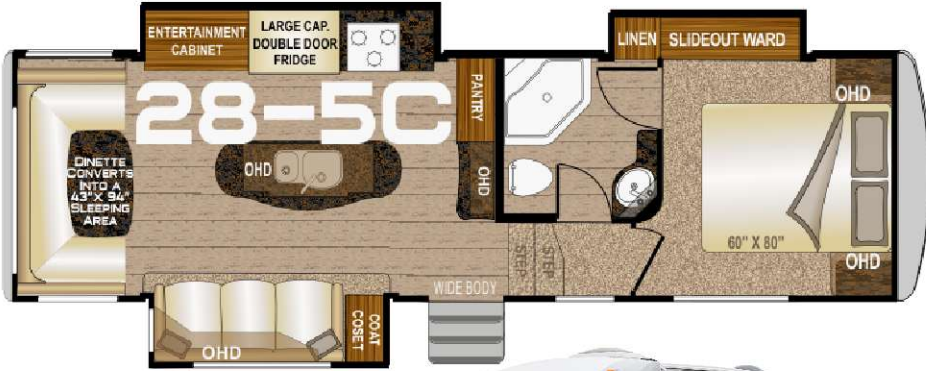

WWW.NORTHWOODMFG.COM

28-5C

Specifications

- 28-5C Model Number
- 9725 Dry Axle Weight (approx. Lbs.)
- 2364 Dry Hitch Weight (approx. Lbs.)
- 3611 Net Carrying Capacity
- 12089 Gross Dry Weight-lbs (approx. Lbs.)
- 15700 Gross Vehicle Weight Rating (GVWR)-Lbs.
- 32'2" Exterior Length (approx. w/hitch)
- 13'4" Exterior Height (approx. incl. AC unit)
- 8'6" Exterior Width (approx. w/o awning)
- LT235 Tire Size
- 85R16
- G Load Range
- 80 Fresh Water w/ Water Heater (approx. gal.)
- 54 Gray Water Tank (approx. gal.)
- 42 Black Water Tank (approx. gal.)
- 20 LPG Capacity (approx. gal.)
- YES CSA - Canadian Dealers Only
- 35 Auto Ignition Furnace (1,000 BTU's)