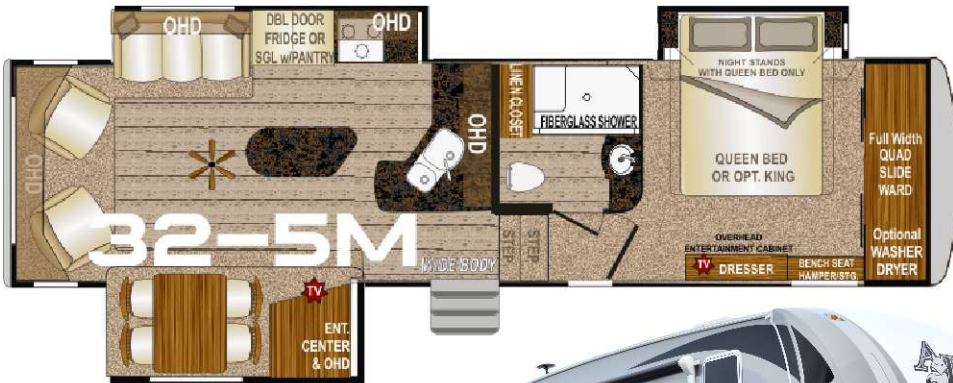

ARCTIC FOX

GRANDE RONDE

32-5M

WWW.NORTHWOODMFG.COM

Specifications

32-5M	Model Number
10122	Dry Axle Weight (approx. Lbs.)
2778	Dry Hitch Weight (approx. Lbs.)
3100	Net Carrying Capacity
12900	Gross Dry Weight-lbs (approx. Lbs.)
16000	Gross Vehicle Weight Rating (GVWR)-Lbs.
36'10"	Exterior Length (approx. w/hitch)
13'5"	Exterior Height (approx. incl. AC unit)
8'6"	Exterior Width (approx. w/o awning)
LT235	Tire Size
85R16	
G	Load Range
82	Fresh Water w/ Water Heater (approx. gal.)
67	Gray Water Tank (approx. gal.)
65	Black Water Tank (approx. gal.)
20	LPG Capacity (approx. gal.)
YES	CSA - Canadian Dealers Only
35	Auto Ignition Furnace (1,000 BTU's)