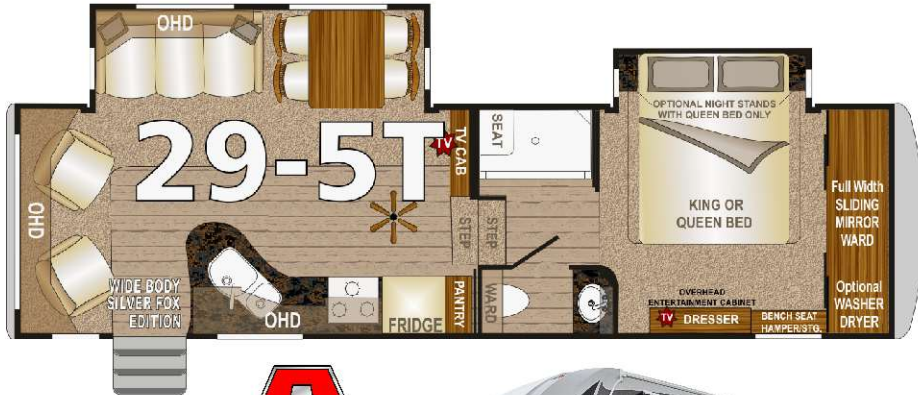

Specifications

29-5T	Model Number
9722	Dry Axle Weight (approx. Lbs.)
2575	Dry Hitch Weight (approx. Lbs.)
3203	Net Carrying Capacity
12297	Gross Dry Weight-lbs (approx. Lbs.)
15500	Gross Vehicle Weight Rating (GVWR)-Lbs.
34'7"	Exterior Length (approx. w/hitch)
13'4"	Exterior Height (approx. incl. AC unit)
8'6"	Exterior Width (approx. w/o awning)
ST235	Tire Size
85R16	
G	Load Range
82	Fresh Water w/ Water Heater (approx. gal.)
67	Gray Water Tank (approx. gal.)
65	Black Water Tank (approx. gal.)
20	LPG Capacity (approx. gal.)
YES	CSA - Canadian Dealers Only
35	Auto Ignition Furnace (1,000 BTU's)