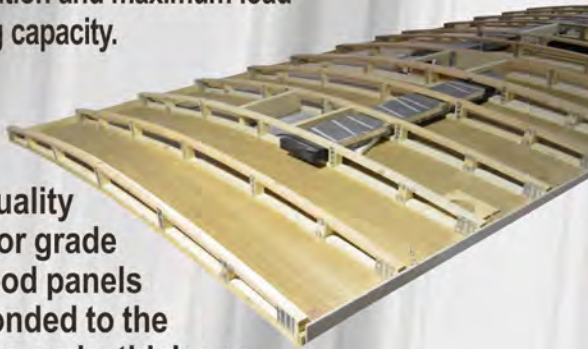

# BONDED ROOF TRUSS/ FULL WALK-ON ROOF

BONDED ROOF TRUSS SYSTEM WITH CATHEDRAL ARCHED CEILING

UP TO 4" OF EXTRA HEADROOM

The Northwood Bonded Roof Truss System bonds all the components of the roof structure together as a unit. The ceiling, trusses and roof plywood are unified in a bonded system that gives superior load distribution and maximum load bearing capacity.