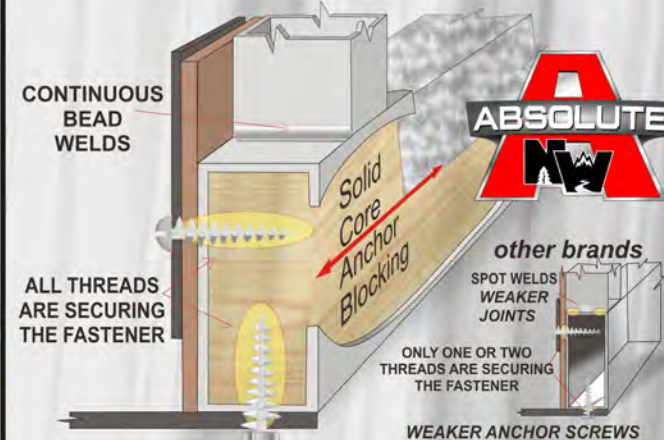

Now that's an **ABSOLUTE** Quality Superstructure!