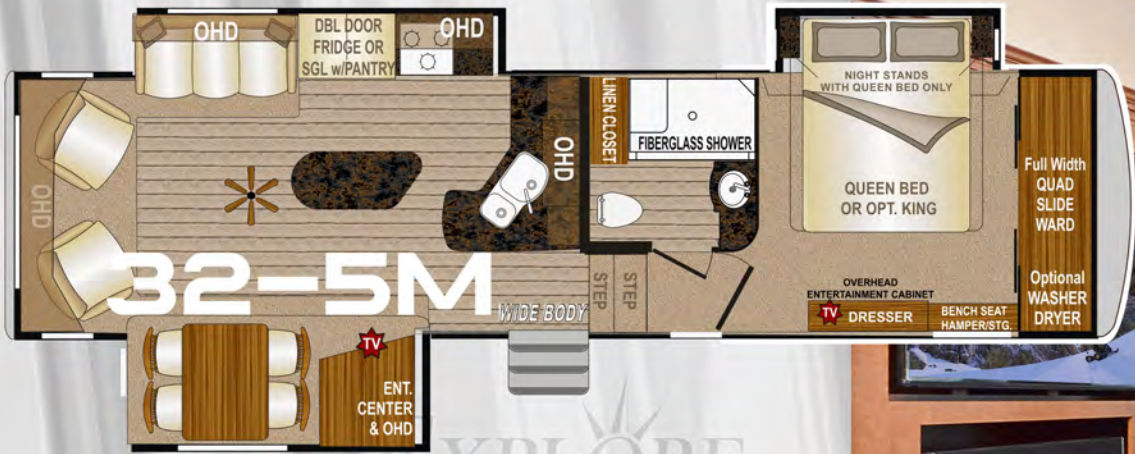

**ARCTIC FOX
GRANDE RONDE
5TH WHEELS**