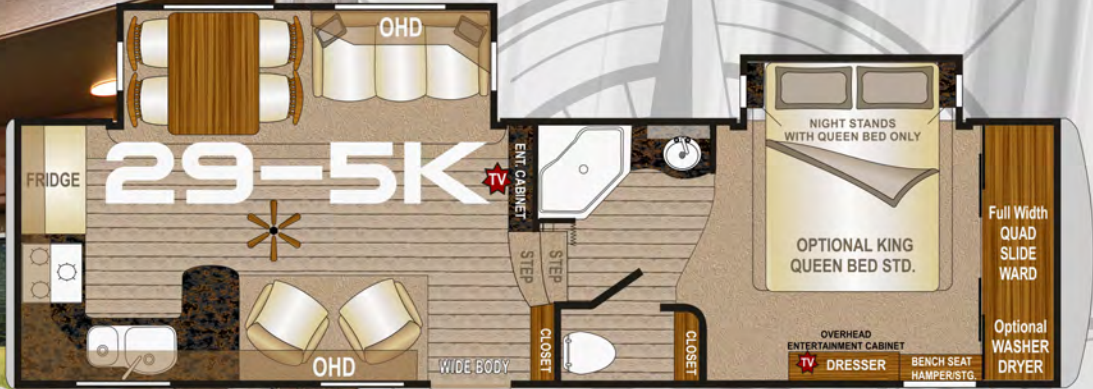

29-5K WINDSWEPT SERENITY

RONDE 5TH WHEELS

EXPLORE
QUALITY

29-5T DESERT PALMS